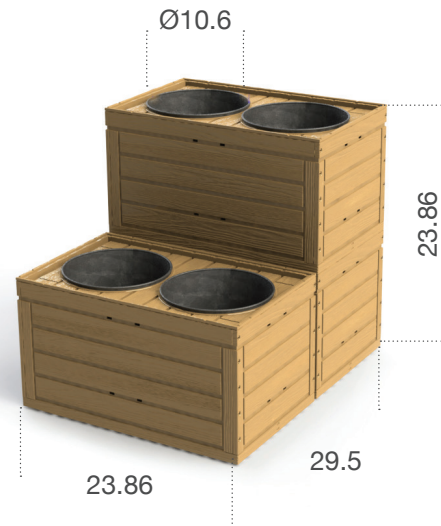

**POLYMER
LOGISTICS**

Smart Retail Solutions Partner

Wood Look Flower Stand

**An attractive, yet simple,
display solution for flowers**

**Dramatically improve your store's flower
presentation**

- Increase attractiveness in our farm-fresh, wood-look crates
- Easy assembly and relocation
- Standard opening sizes mean buckets fit easily into the top openings
- A small footprint with big impact
- Easy on workers- Durable and light without the hazards of splinters or wires
- Environmentally friendly, fully recyclable
- Effortless sanitization with natural bacteria-phobic and odor resistant polymers
- Available in multiple colors, to best compliment your store's décor

Technical Details

Flower Stand

External Dimensions: 23.86 x 14.8 x 13.19 inch

Folded Dimensions: 23.86 x 14.8 x 2.76 inch

Weight: 5.7 lbs

Load capacity for each flowerpot: 44.1 lbs

Round flowerpot diameter: 9.84 inch

Square flowerpot dimensions: 10.6 x 12 inch

- Polymer Logistics reserves the right to change any of the above mentioned specifications without prior notice.
- User Responsibility: It is the responsibility of all users and hires to inform any other users concerning the details provided on this specifications sheet and the Polymer Logistics Health & Safety Guidelines. Users are responsible for completing Safe System Work and risk assessments prior to equipment use.