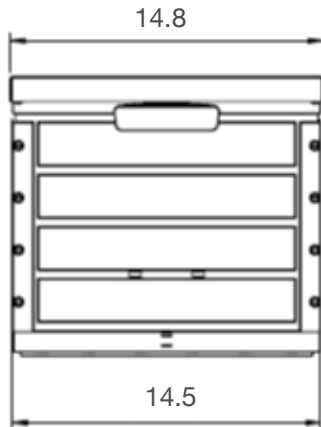

**POLYMER
LOGISTICS**

Smart Retail Solutions Partner

Wood Look Flower Stand

**An attractive, yet simple,
display solution for flowers**

**Dramatically improve your store's flower
presentation**

- Increase attractiveness in our farm-fresh, wood-look crates
- Easy assembly and relocation
- Standard opening sizes mean buckets fit easily into the top openings
- A small footprint with big impact
- Easy on workers- Durable and light without the hazards of splinters or wires
- Environmentally friendly, fully recyclable
- Effortless sanitization with natural bacteria-phobic and odor resistant polymers
- Available in multiple colors, to best compliment your store's décor

Technical Details

Flower Stand

External Dimensions: 23.86 x 14.8 x 13.19 inch

Folded Dimensions: 23.86 x 14.8 x 2.76 inch

Weight: 5.7 lbs

Load capacity for each flowerpot: 44.1 lbs

Round flowerpot diameter: 9.84 inch

Square flowerpot dimensions: 10.6 x 12 inch

- Polymer Logistics reserves the right to change any of the above mentioned specifications without prior notice.
- User Responsibility: It is the responsibility of all users and hires to inform any other users concerning the details provided on this specifications sheet and the Polymer Logistics Health & Safety Guidelines. Users are responsible for completing Safe System Work and risk assessments prior to equipment use.