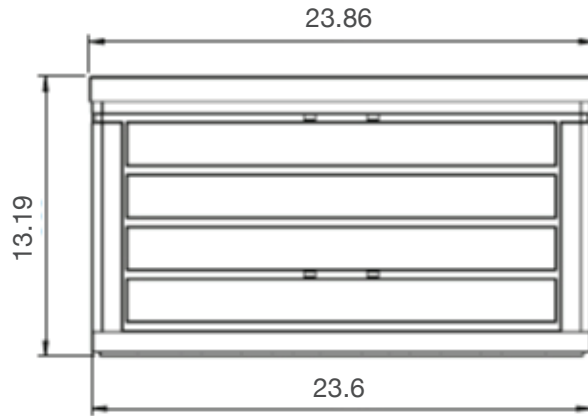

**POLYMER
LOGISTICS**

Smart Retail Solutions Partner

Wood Look Flower Stand

**An attractive, yet simple,
display solution for flowers**

**Dramatically improve your store's flower
presentation**

- Increase attractiveness in our farm-fresh, wood-look crates
- Easy assembly and relocation
- Standard opening sizes mean buckets fit easily into the top openings
- A small footprint with big impact
- Easy on workers- Durable and light without the hazards of splinters or wires
- Environmentally friendly, fully recyclable
- Effortless sanitization with natural bacteria-phobic and odor resistant polymers
- Available in multiple colors, to best compliment your store's décor

Technical Details

Flower Stand

External Dimensions: 23.86 x 14.8 x 13.19 inch

Folded Dimensions: 23.86 x 14.8 x 2.76 inch

Weight: 5.7 lbs

Load capacity for each flowerpot: 44.1 lbs

Round flowerpot diameter: 9.84 inch

Square flowerpot dimensions: 10.6 x 12 inch

- Polymer Logistics reserves the right to change any of the above mentioned specifications without prior notice.
- User Responsibility: It is the responsibility of all users and hires to inform any other users concerning the details provided on this specifications sheet and the Polymer Logistics Health & Safety Guidelines. Users are responsible for completing Safe System Work and risk assessments prior to equipment use.